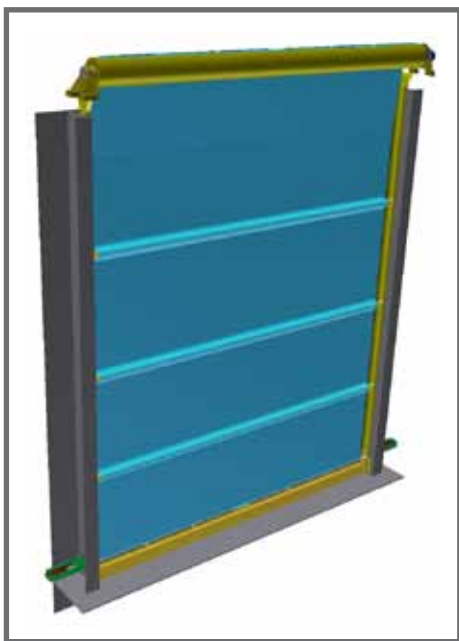

ROLLER DOORS WITH CUSTOMIZED SIZE

ROLLER DOORS

PLANY delivers roller doors with customized size. This ultimate covering solution is built on close cooperation with designers and yards. Our system is designed for motorized opening and closing.

The heavy-duty canvas is reinforced to withstand the rough elements at sea. Canvas has shown to be very resistant against icing. The door is a very silent solution that makes the working conditions on board easier.

www.tegneren.no