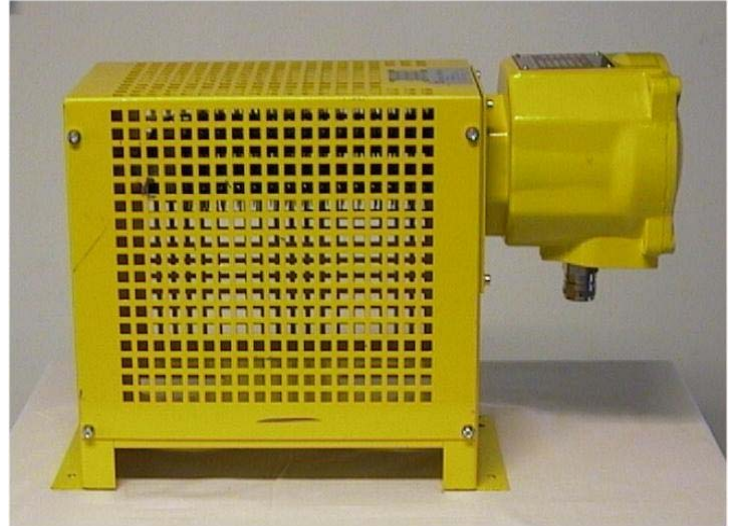

Ex-Industrial radiators w/ thermostat and frame

Type: Cetal «RAE»

Construction/heating elements/
frame made in st. steel.

Connection box made in sea/
water proof aluminium

Standard stock line

Certificate no.: L.C.I.C. 01 ATEX 6042X

RAE no. varenummer	El.no	Capacity (watt)	Lenght/mm
05/T3-60 200	5460850	500	595
07/T3-60 201	5460851	750	685
10/T3-60 202	5460852	1000	790
15/T3-60 204	5460853	1500	970
20/T3-60 206	5460854	2000	1165
30/T3-60 199	5460855	3000	1540